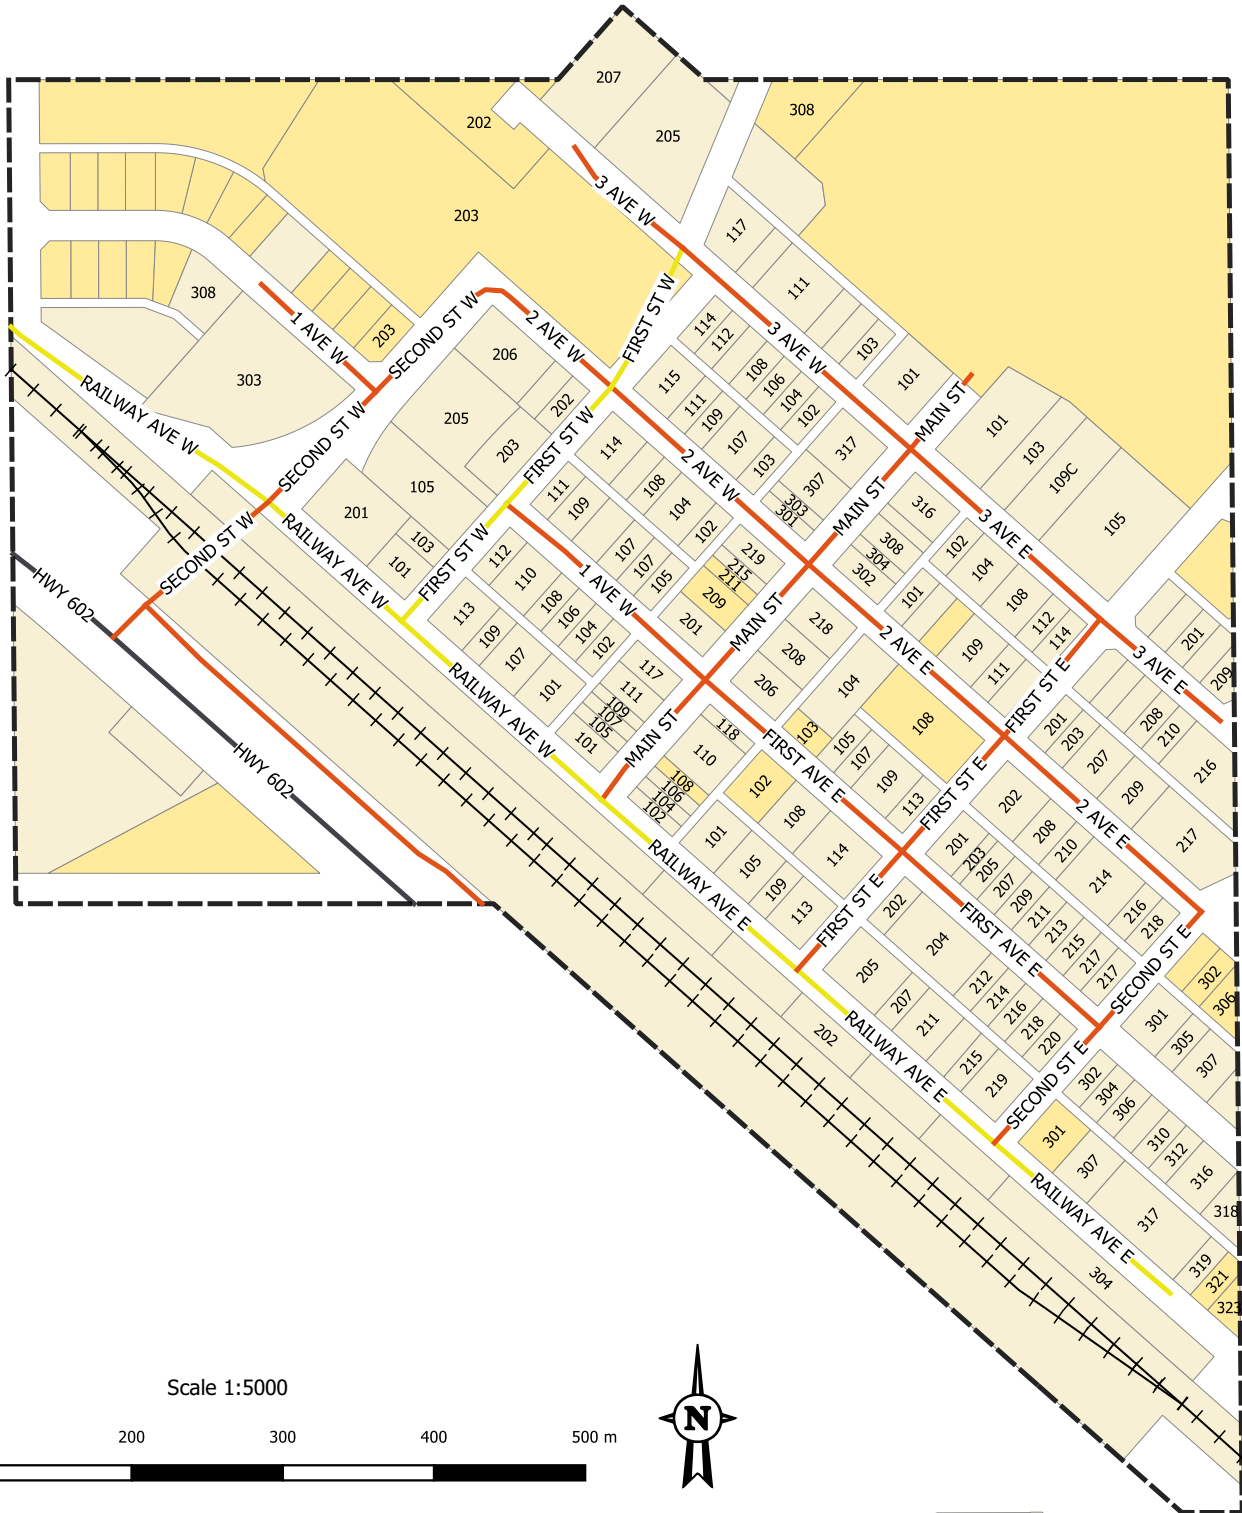

# Village of Alliance Address Map

**VILLAGE OF ALLIANCE**  
AN ARTISTIC TOUCH

Scale 1:5000

<b>Village of Alliance Address Map</b>		Village of Alliance P.O. Box 149 209 Main Street Alliance, Alberta T0B 0A0 Tel: (780) 879-3911
Projection: NAD83 / Alberta 10-TM	Date: May 08, 2021	
<small>The Village of Alliance makes no representations or warranties regarding the information contained in this document, including, without limitation, whether said information is accurate or complete. Persons using this document do so solely at their own risk, and the Village of Alliance shall have no liability to such persons for any loss or damage whatsoever.                  This document shall not be copied or distributed to any person without the express written consent of Village of Alliance.                  © Village of Alliance. All Rights Reserved.                  Compiled from the Rural Cadastral Digital Base, April 23, 2021, 1:20,000 Digital Base.</small>		
<small>Due to name length and parcel size some parcels cannot be labeled. NOT RESPONSIBLE FOR ERRORS OR OMISSIONS</small>		

**Legend**

Railway	Municipal Boundary
Arterial Roads	Municipal Property
Collector Roads	Titled Property
Local Roads	